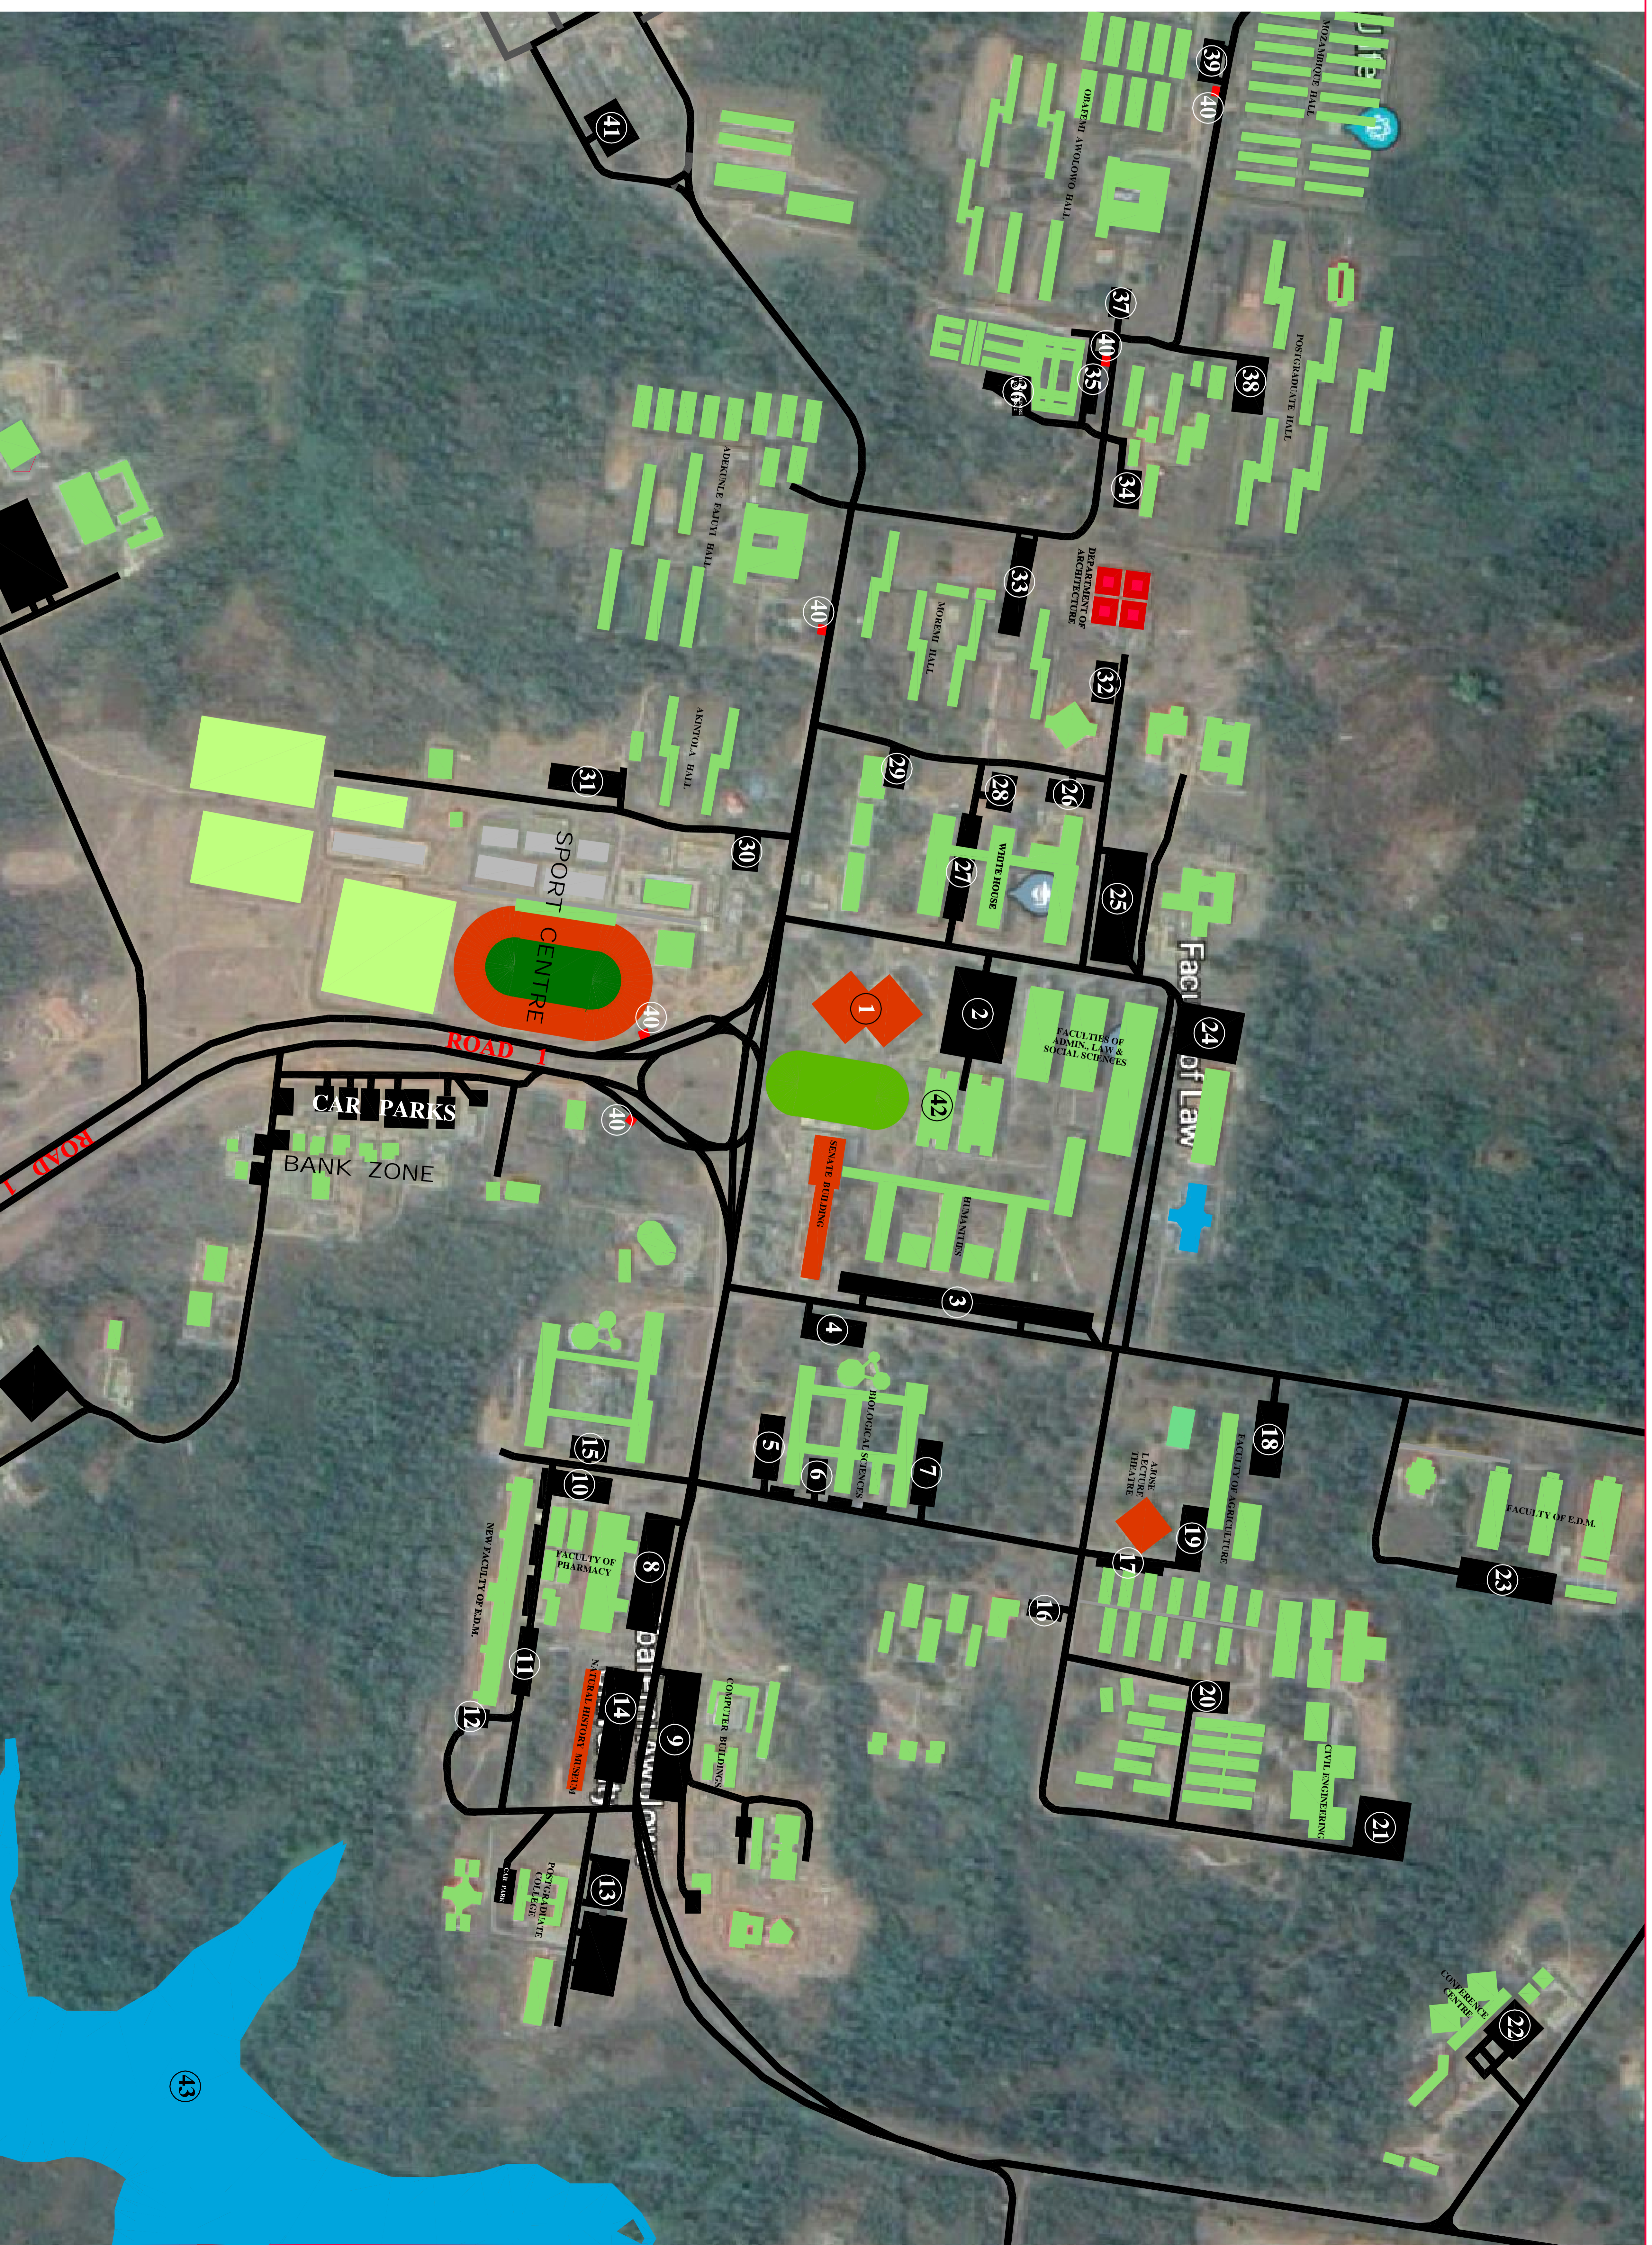

CAR PARKS MAP

OBAFEMI AWOLOWO UNIVERSITY, ILE-IFE, NIGERIA.

LEGEND

- 1 CONVOCATION VENUE (AMPHI THEATRE)
- 2 ADMIN./ODUDUWA HALL CAR PARK
- 3 HUMANITY CAR PARK
- 4 BIOLOGICAL SCIENCES CAR PARK 1
- 5 BIOLOGICAL SCIENCES CAR PARK 2
- 6 BIOLOGICAL SCIENCES CAR PARK 3
- 7 BIOLOGICAL SCIENCES CAR PARK 4
- 8 FACULTY OF PHARMACY CAR PARK 1
- 10 FACULTY OF PHARMACY CAR PARK 2
- 11 NEW FACULTY OF E.D.M. CAR PARK
- 12 E.D.M. WORKSHOP CAR PARK
- 13 POSTGRADUATE COLLEGE CAR PARK
- 14 NATURAL HISTORY MUSEUM CAR PARK
- 15 FACULTY OF HEALTH SCIENCES CAR PARK
- 16 CENTRAL LAB. CAR PARK
- 17 D.S.A. CAR PARK
- 18 FACULTY OF AGRICULTURE CAR PARK 1
- 19 FACULTY OF AGRICULTURE CAR PARK 2
- 20 UTILITY BUILDINGS CAR PARK
- 21 CIVIL ENGINEERING CAR PARK
- 22 CONFERENCE CENTRE PARK
- 23 FACULTY OF E.D.M. CAR PARK
- 24 FACULTY OF SOCIAL SCIENCES CAR PARK
- 25 GEOLOGY CAR PARK
- 26 GEOLOGY EXTENSION CAR PARK
- 27 WHITE HOUSE CAR PARK 1
- 28 WHITE HOUSE CAR PARK 2
- 29 YELLOW HOUSE CAR PARK
- 30 S. U. B. CAR PARK
- 31 AKINTOLA HALL CAR PARK
- 32 DEPT OF ARCHITECTURE CAR PARK 1
- 33 MOREMI HALL CAR PARK
- 34 ALUMNI HALL CAR PARK
- 35 HEALTH CENTRE CAR PARK 1
- 36 HEALTH CENTRE CAR PARK 2
- 37 AWOLOWO HALL CAR PARK
- 38 POSTGRADUATE HALL CAR PARK
- 39 ANGOLA HALL CAR PARK
- 40 BUS-STOPS
- 41 CENTRAL MARKET CAR PARK
- 42 BUILDINGS
- 43 OPA CANAL

SOURCE: Car parks Map, Adapted from Google Map Image (Captured on 23rd October, 2018)

By Arc. (Dr.) S. A. David - 08035829301; 080129071772

Department of Architecture, OAU, Ile-Ife.