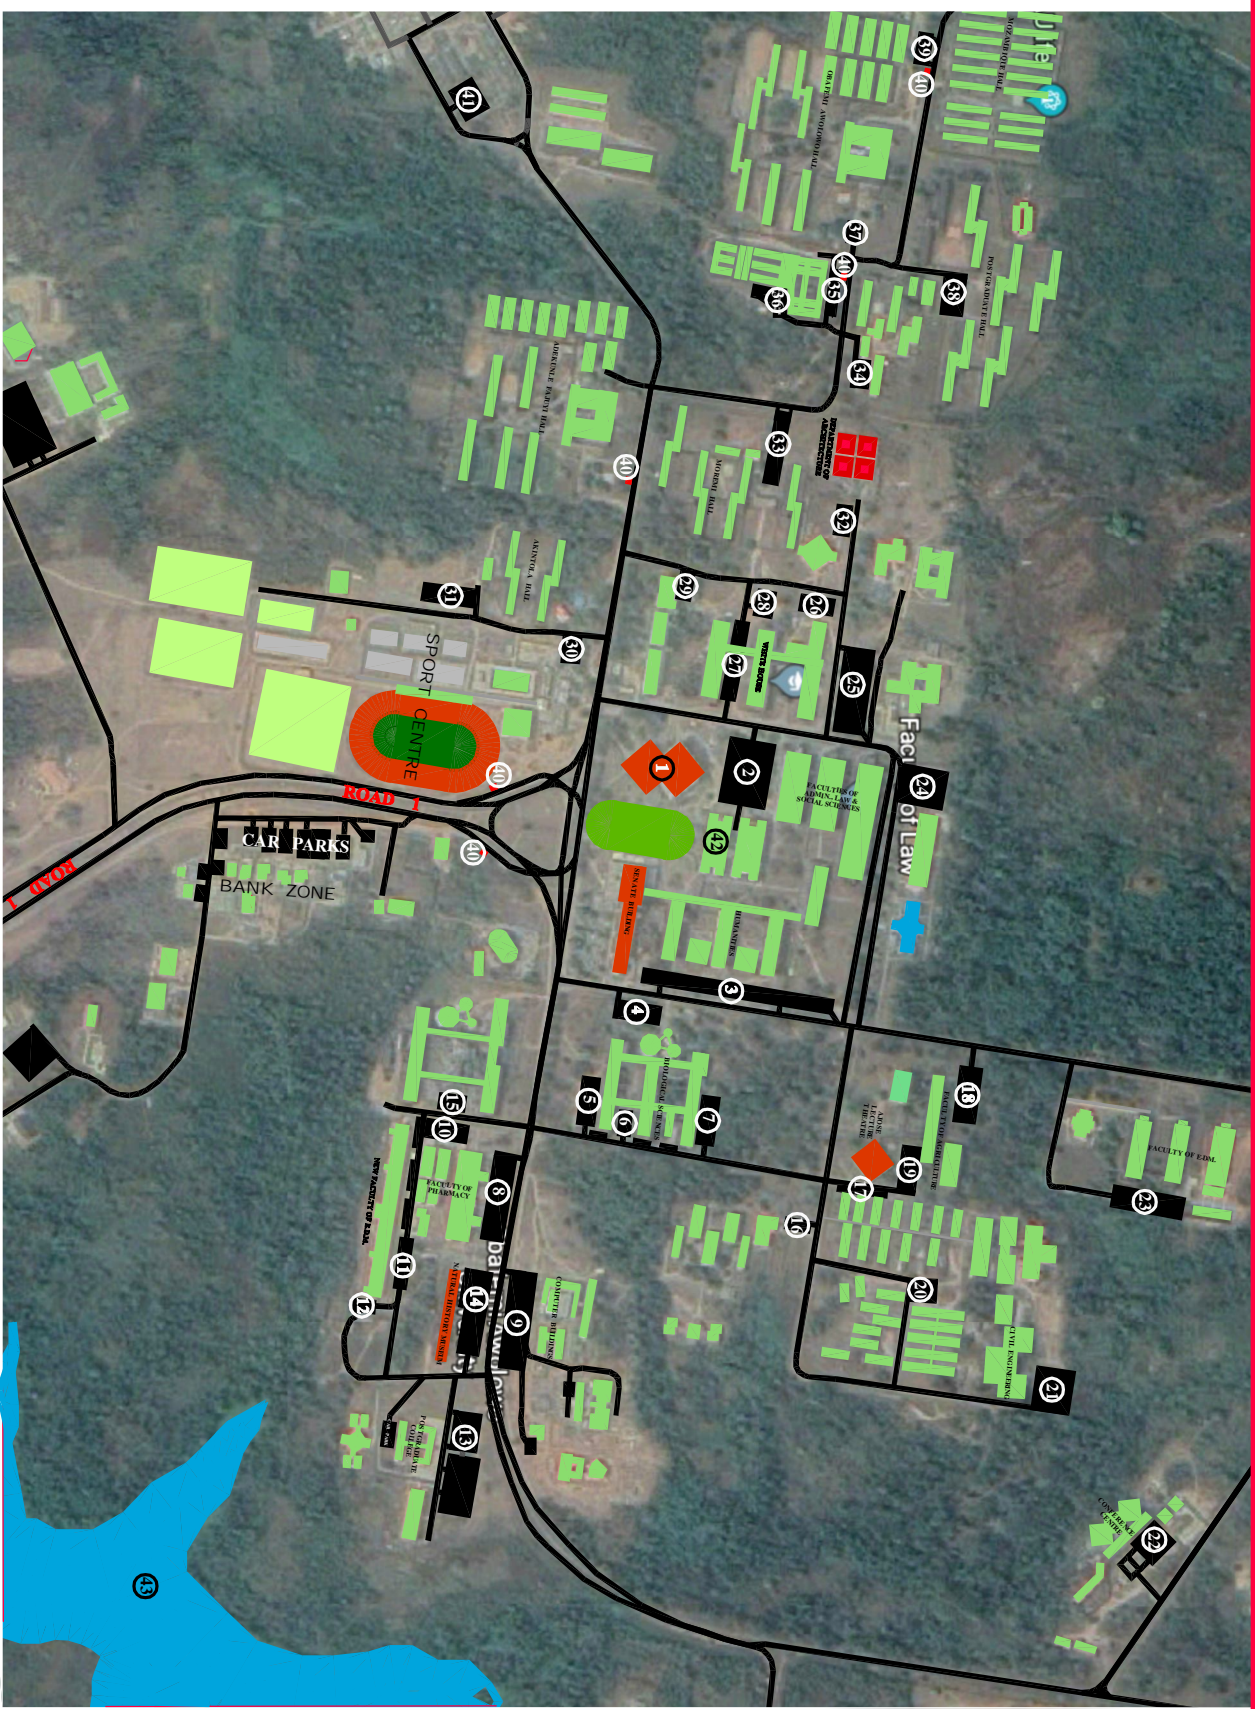

CAR PARKS MAP

OBAFEMI AWOLOWO UNIVERSITY, ILE-IFE, NIGERIA.

LEGEND

- ① CONVOCATION VENUE (AMPHITHEATRE)
- ② ADMIN. / ODUUWA HALL CAR PARK
- ③ HUMANITY CAR PARK
- ④ BIOLOGICAL SCIENCES CAR PARK 1
- ⑤ BIOLOGICAL SCIENCES CAR PARK 2
- ⑥ BIOLOGICAL SCIENCES CAR PARK 3
- ⑦ BIOLOGICAL SCIENCES CAR PARK 4
- ⑧ FACULTY OF PHARMACY CAR PARK 1
- ⑨ FACULTY OF PHARMACY CAR PARK 2
- ⑩ NEW FACULTY OF E.D.M. CAR PARK
- ⑪ E.D.M. WORKSHOP CAR PARK
- ⑫ POSTGRADUATE COLLEGE CAR PARK
- ⑬ NATURAL HISTORY MUSEUM CAR PARK
- ⑭ FACULTY OF HEALTH SCIENCES CAR PARK
- ⑮ CENTRAL LAB. CAR PARK
- ⑯ D.S.A. CAR PARK
- ⑰ FACULTY OF AGRICULTURE CAR PARK 1
- ⑱ FACULTY OF AGRICULTURE CAR PARK 2
- ⑲ UTILITY BUILDINGS CAR PARK
- ⑲ CIVIL ENGINEERING CAR PARK
- ⑲ CONFERENCE CENTRE PARK
- ⑲ FACULTY OF E.D.M. CAR PARK
- ⑲ FACULTY OF SOCIAL SCIENCES CAR PARK
- ⑲ GEOLOGY CAR PARK
- ⑲ GEOLOGY EXTENSION CAR PARK
- ⑲ WHITE HOUSE CAR PARK 1
- ⑲ WHITE HOUSE CAR PARK 2
- ⑲ YELLOW HOUSE CAR PARK
- ⑳ S. U. B. CAR PARK
- ㉑ AKINTOLA HALL CAR PARK
- ㉒ DEPT OF ARCHITECTURE CAR PARK 1
- ㉒ MOREMI HALL CAR PARK
- ㉒ ALUMNI HALL CAR PARK
- ㉒ HEALTH CENTRE CAR PARK 1
- ㉒ HEALTH CENTRE CAR PARK 2
- ㉒ AWOLOWO HALL CAR PARK
- ㉒ POSTGRADUATE HALL CAR PARK
- ㉒ ANGOLA HALL CAR PARK
- ㉒ BUS-STOPS
- ㉒ CENTRAL MARKET CAR PARK
- ㉒ BUILDINGS
- ㉒ ROADS
- ㉒ OPA CANAL

SOURCE: Car parks Map, Adapted from Google Map Image (Captured on 23rd October, 2018)
 By Arc. (Dr.) S. A. David - 08035829301; 080129071772
 Department of Architecture, OAU, Ile-Ife.